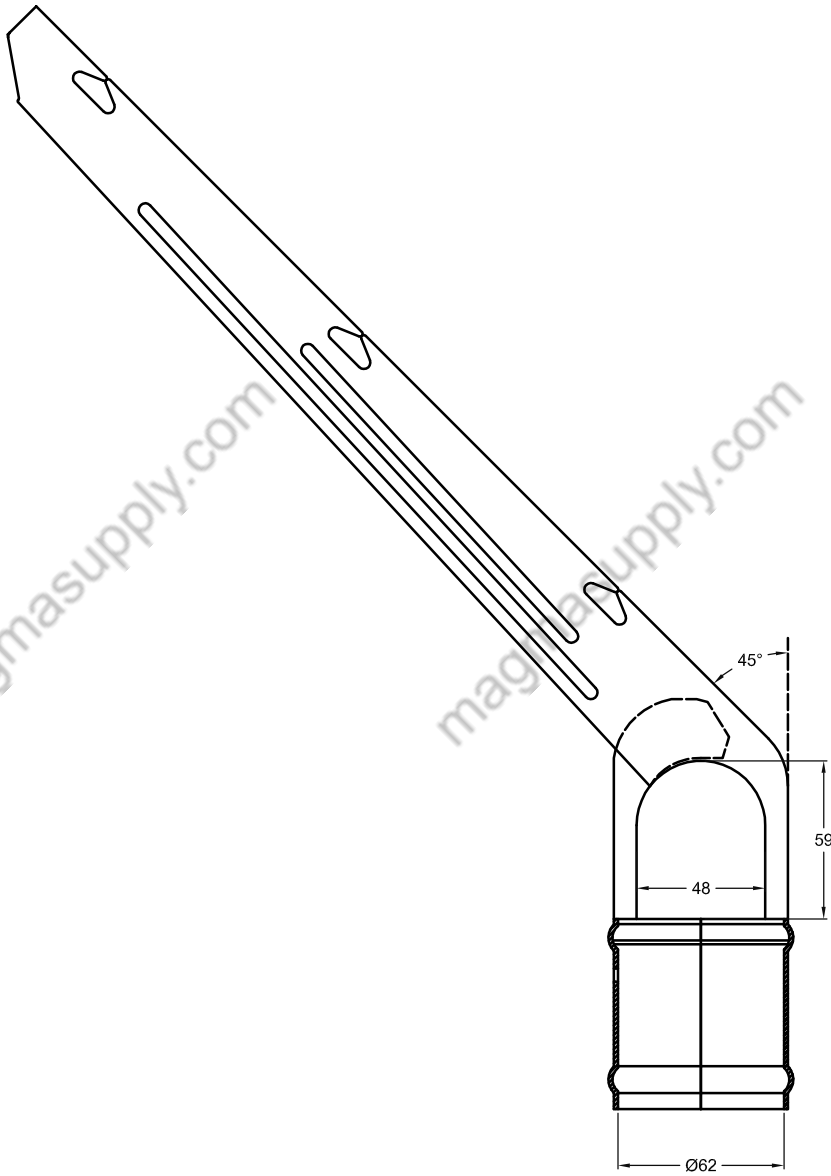

TOP VIEW

FRONT VIEW

SIDE VIEW

ITEM CODE: MCL931		MAGMA INDUSTRIAL SUPPLY LTD. BC, CANADA		
NAME: BARBED WIRE ARM 45° 1.7/8"X1.5/8"				
DATE: 12/12/2022	DRN BY: R.K.	CHECKED BY:	APPROVED BY:	
ALL DIMENSION IN MM	REV. NO. 00	SCALE 1:1		