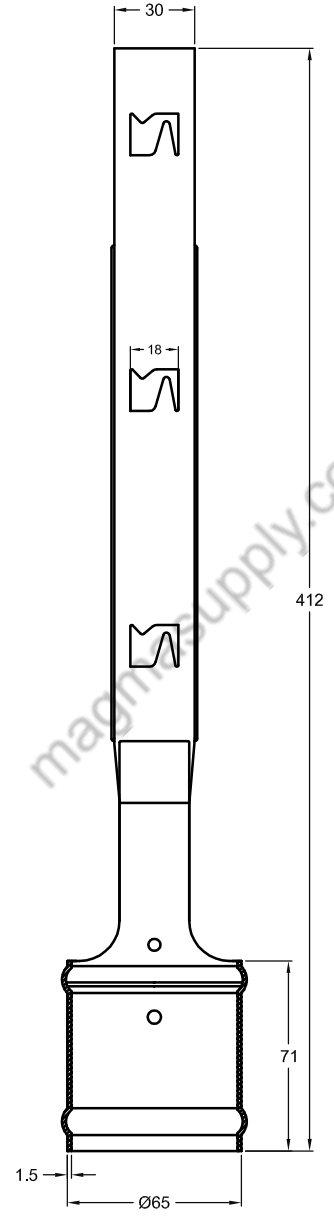

TOP VIEW

FRONT VIEW

SIDE VIEW

ITEM CODE: MCL931		MAGMA INDUSTRIAL SUPPLY LTD. BC, CANADA		
NAME: BARBED WIRE ARM 45° 1.7/8"X1.5/8"				
DATE: 12/12/2022	DRN BY: R.K.	CHECKED BY:	APPROVED BY:	
ALL DIMENSION IN MM	REV. NO. 00	SCALE 1:1		