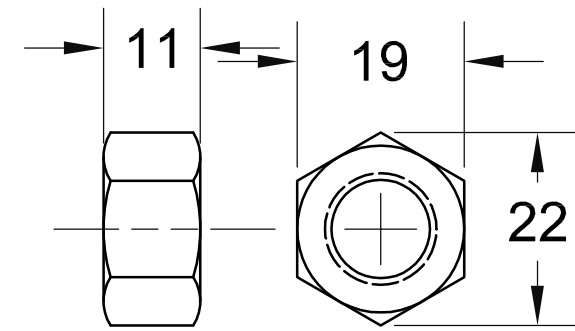

THREAD 1/2" UNC, 13 TPI

Head Hex Nut 1/2"

WASHER 1/2"

Sr.No	Size	Length	ITEM CODE: MCF 202	MAGMA INDUSTRIAL SUPPLY LTD. BC, CANADA		
1.	1/2"x6"	152 mm	NAME: ANCHOR BOLT PIG TAIL 1/2"X 8"			
2.	1/2"x8"	203 mm	DATE: 15/03/2018	REV. NO. 00	SCALE 1:1	
3.	1/2"x10"	254 mm	ALL DIMENSION IN MM			