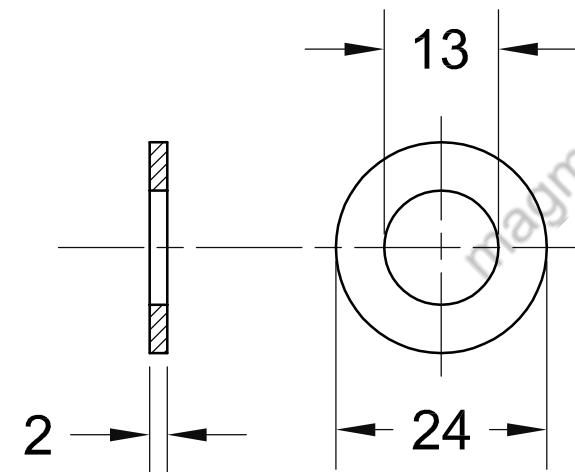

THREAD 1/2" UNC, 13 TPI

Head Hex Nut 1/2"

WASHER 1/2"

Sr.No	Size	Length	ITEM CODE: MCF 202	MAGMA INDUSTRIAL SUPPLY LTD. BC, CANADA		
1.	1/2"x6"	152 mm	NAME: ANCHOR BOLT PIG TAIL 1/2"X 8"			
2.	1/2"x8"	203 mm	DATE: 15/03/2018	REV. NO. 00	SCALE 1:1	
3.	1/2"x10"	254 mm	ALL DIMENSION IN MM			