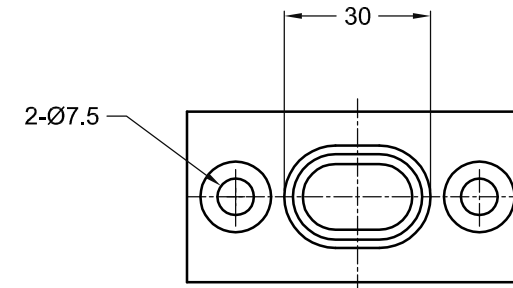

Part -2

Part -3

Part -1

<b>ITEM CODE: MSF 302</b>		<b>MAGMA INDUSTRIAL SUPPLY LTD. BC, CANADA</b>	
<b>NAME: CANE BOLT 1/2"X18"</b>			
DATE: 10/08/2018	DRN BY: R.K.	CHECKED BY:	APPROVED BY:
ALL DIMENSION IN MM	REV. NO. 00	SCALE 1:1	